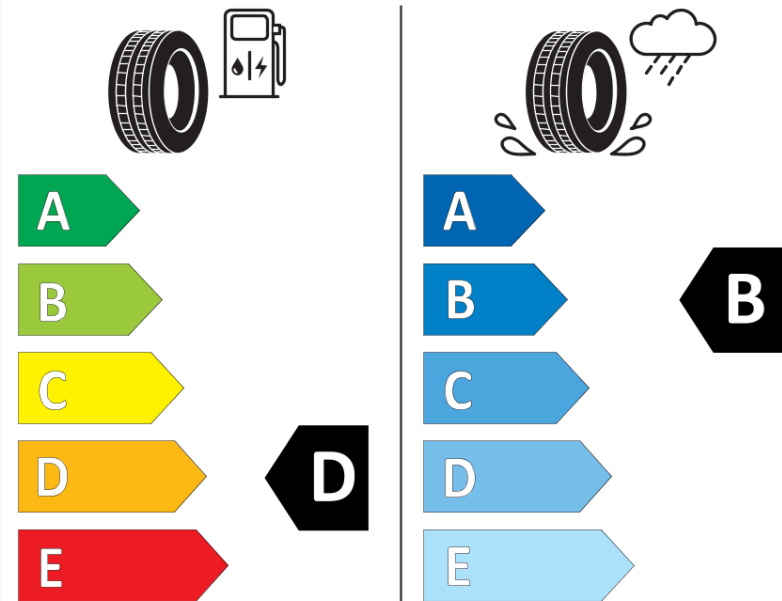

Product Information Sheet

Delegated Regulation (EU) 2020/740

Supplier name or trademark	MICHELIN
Commercial name or trade designation	PILOT SPORT 4 S GOE
Tyre type identifier	761740
Tyre size designation	255/35R19
Load-capacity index	96
Speed category symbol	Y
Fuel efficiency class	D
Wet grip class	B
External rolling noise class	B
External rolling noise value	71
Severe snow tyre	No
Ice tyre	No
Date of start of production	12/20
Date of end of production	
Load version	XL
Additional information	255/35 R19 96Y XL TL PILOT SPORT 4 S GOE MI

More information on tyre labels and details is available under: <https://www.kia.com/eu/tyre-labels> (Link)

ENERGY

MICHELIN

761740

255/35R19 96 Y

C1

2020/740