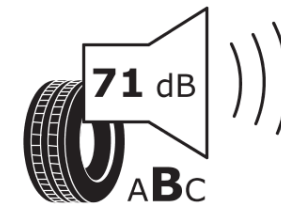

Product Information Sheet

Delegated Regulation (EU) 2020/740

Supplier name or trademark	MICHELIN
Commercial name or trade designation	PILOT SPORT 4 S GOE
Tyre type identifier	761740
Tyre size designation	255/35R19
Load-capacity index	96
Speed category symbol	Y
Fuel efficiency class	D
Wet grip class	B
External rolling noise class	B
External rolling noise value	71
Severe snow tyre	No
Ice tyre	No
Date of start of production	12/20
Date of end of production	
Load version	XL
Additional information	255/35 R19 96Y XL TL PILOT SPORT 4 S GOE MI

More information on tyre labels and details is available under: <https://www.kia.com/eu/tyre-labels> (Link)

ENERGY

MICHELIN

761740

255/35R19 96 Y

C1

2020/740